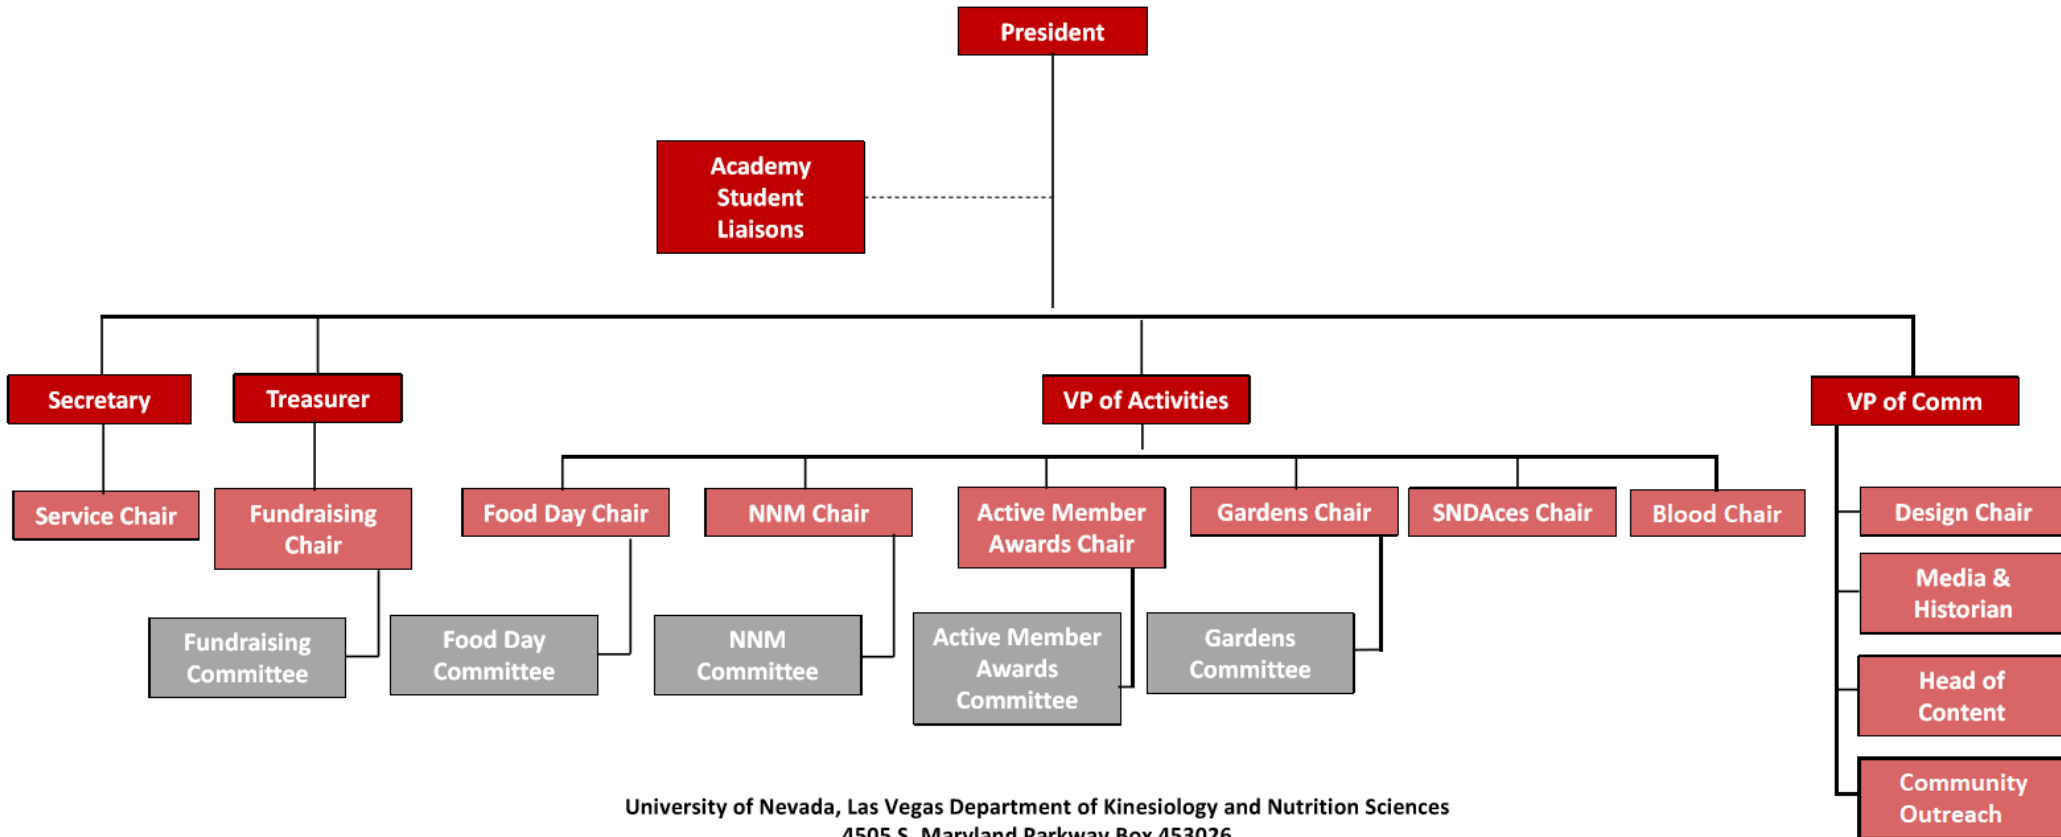

Organizational Chart

University of Nevada, Las Vegas Department of Kinesiology and Nutrition Sciences
4505 S. Maryland Parkway Box 453026
Las Vegas, NV 89154-3026