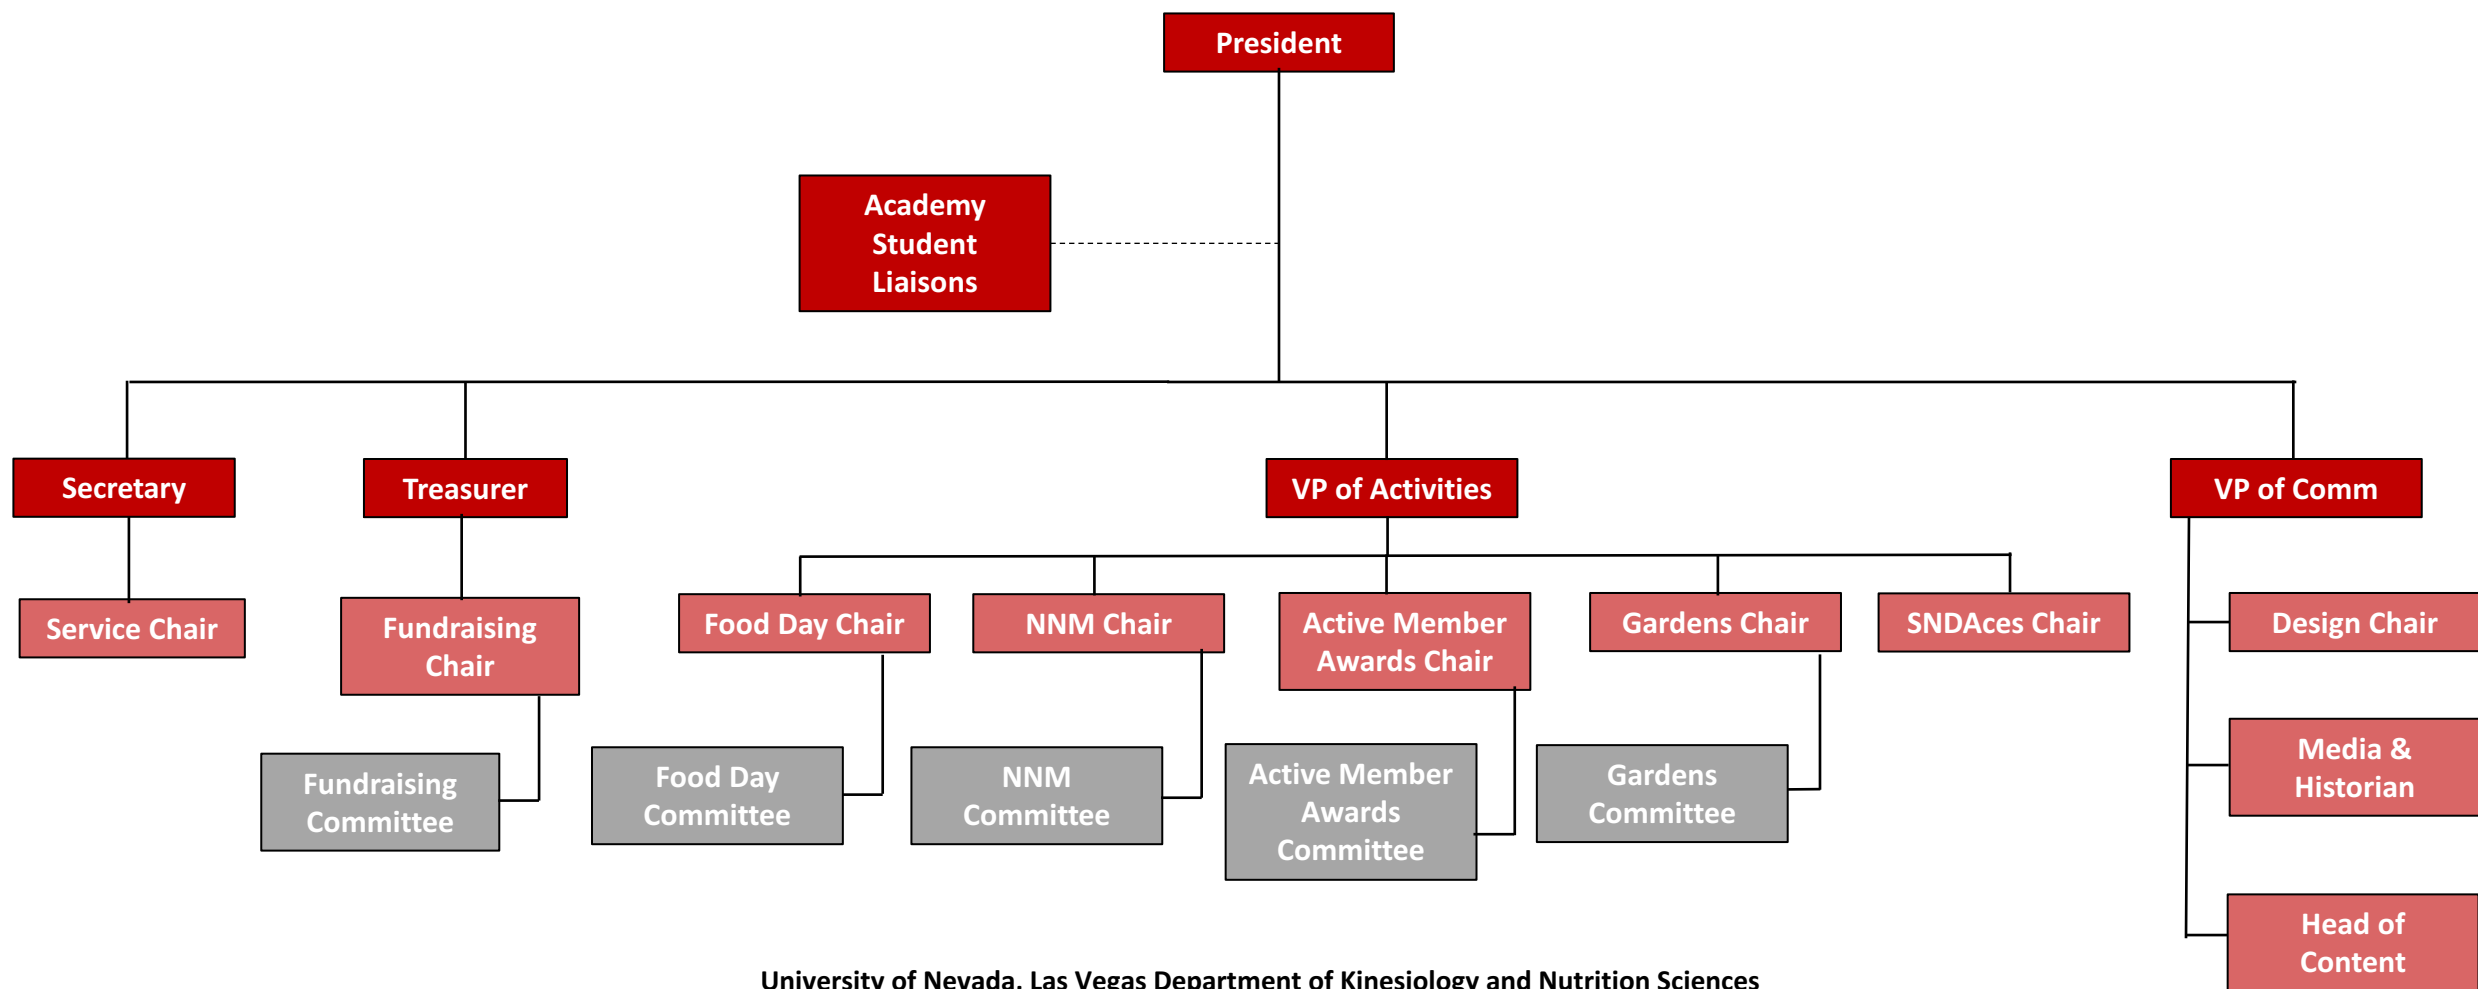

## Organizational Chart

University of Nevada, Las Vegas Department of Kinesiology and Nutrition Sciences  
4505 S. Maryland Parkway Box 453026  
Las Vegas, NV 89154-3026